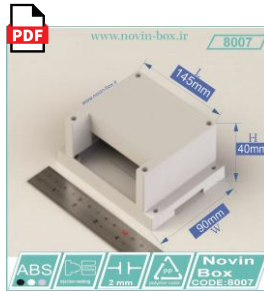

8007

Size: W180*H70*L125(mm)

Price : CALL

11001

Size: W48*H82*L96(mm)

Price : 1.750.000 Rials

11002

Size: W96*H82*L96(mm)