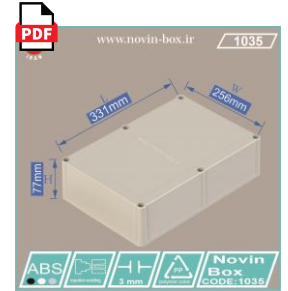

Size:W160*H65*L240(mm)

Price : 6.200.000 Rials

1020

Size:W160*H85*L240(mm)

Price : 7.230.000 Rials

1035

Size:W256*H77*L331(mm)

Price : 11.440.000 Rials