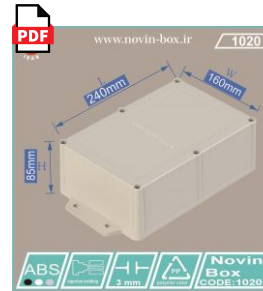

1020

Size:W160*H85*L240(mm)

Price : 7.230.000 Rials