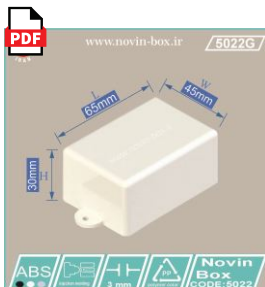

Size: W108*H38*L152(mm)

Price : CALL

5020G

Size: W30*H16*L40(mm)

Price : 240.000 Rials

5021

Size: W30*H28*L60(mm)

Price : 350.000 Rials