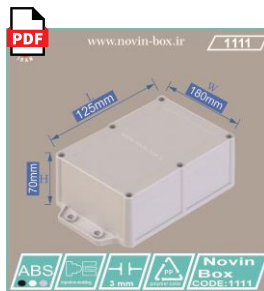

1111

Size:W125*H70*L180(mm)

Price : 4.540.000 Rials