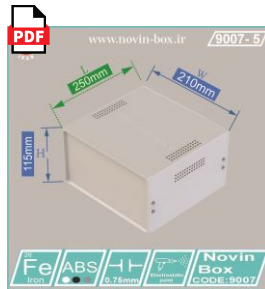

9007-3

Size: W210*H115*L170(mm)

Price : 6.530.000 Rials

9007-4

Size: W210*H115*L200(mm)

Price : 7.130.000 Rials

9007-5

Size: W210*H115*L250(mm)