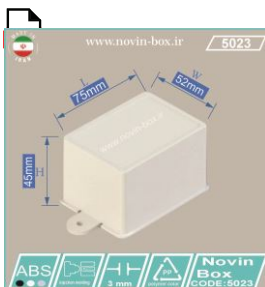

5023

Size: W52*H45*L75(mm)

Price : 620.000 Rials