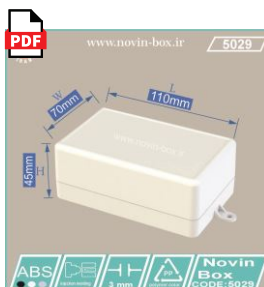

5022G

Size: W45*H30*L65(mm)

Price : 350.000 Rials

5023

Size: W52*H45*L75(mm)

Price : 620.000 Rials

5029

Size: W70*H45*L110(mm)