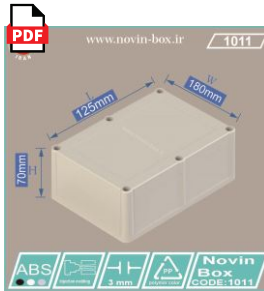

1011

Size:W180*H70*L125(mm)

Price : 4.540.000 Rials