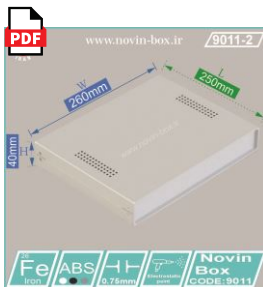

Size: W250*H155*L300(mm)

Price : 11.130.000 Rials

9011

9011-1

Size: W260*H40*L200(mm)

Price : 4.790.000 Rials

9011-2

Size: W260*H40*L250(mm)