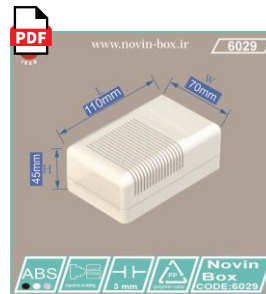

6029

Size: W70*H45*L110(mm)

Price : 950.000 Rials